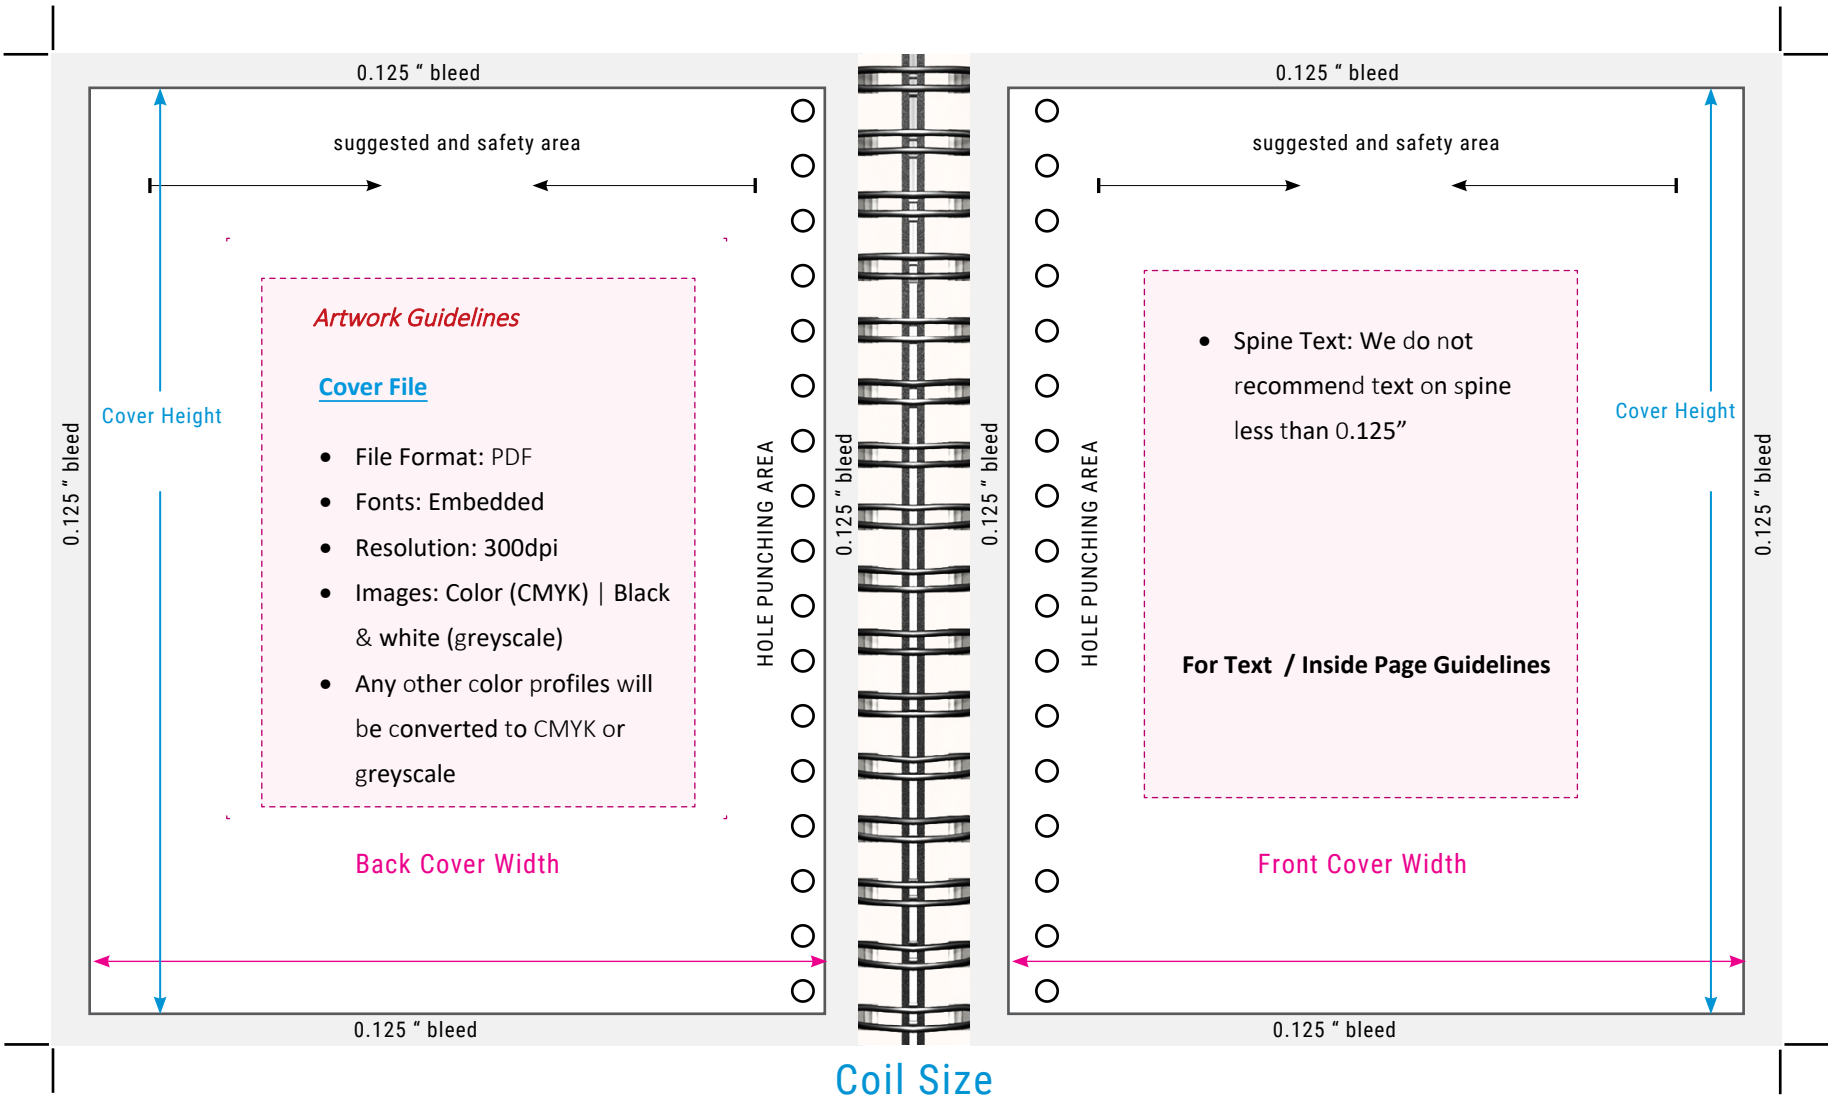

Page Count      Paper Stock      Width      Height      Coil Color

Artwork Spec	Back Cover Width with bleed		Coil Size	Coil Color	Front Cover Width with bleed	
	Back Cover Height with bleed				Front Cover Height with bleed	