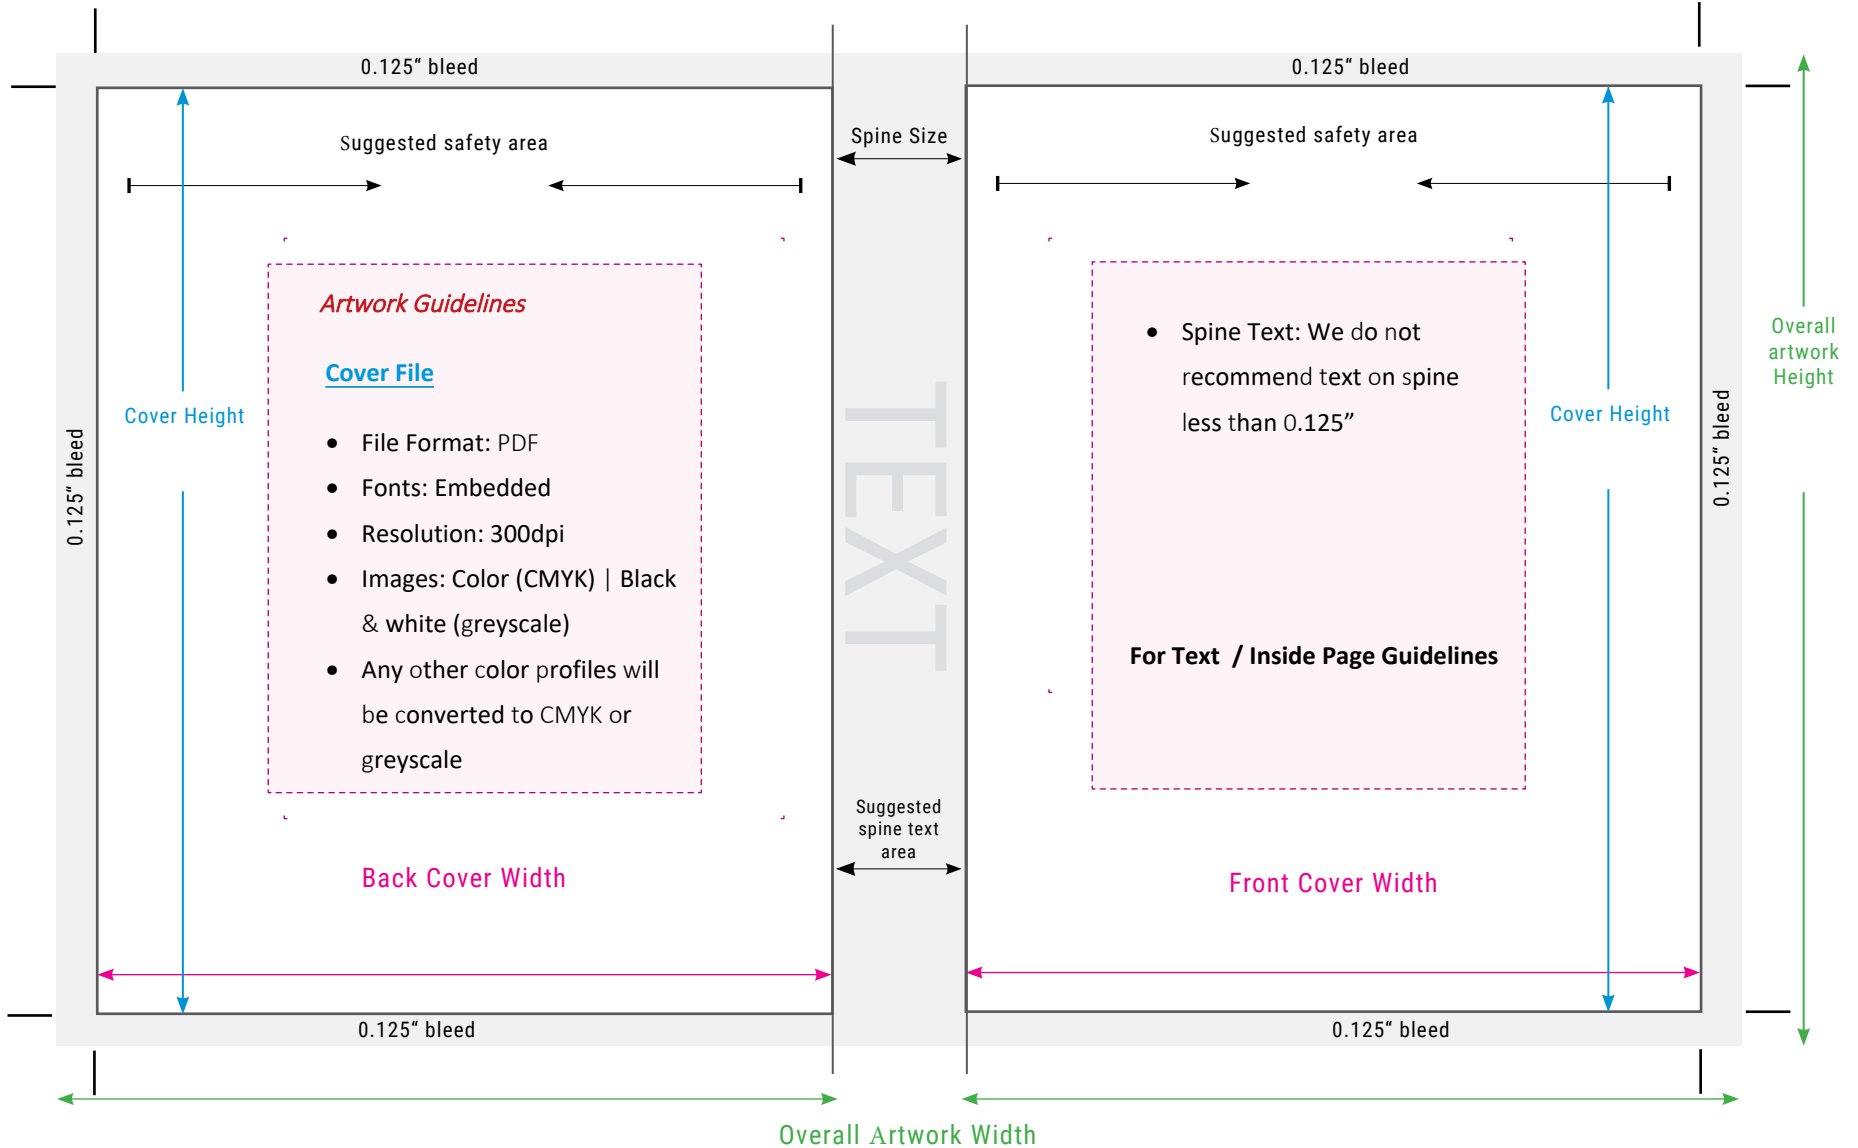

Page Count

Paper Stock

Book Trim Size Width

Height

Artwork Spec	=	+	+	+	Bleed (left+right)	=	+	Bleed (top+bottom)
	Total Width	Back Cover	Spine	Front Cover			Total Height	

Note: Print ready PDF must meet the following criteria to ensure your book prints without issue.
If you have any other questions, please don't hesitate to contact us