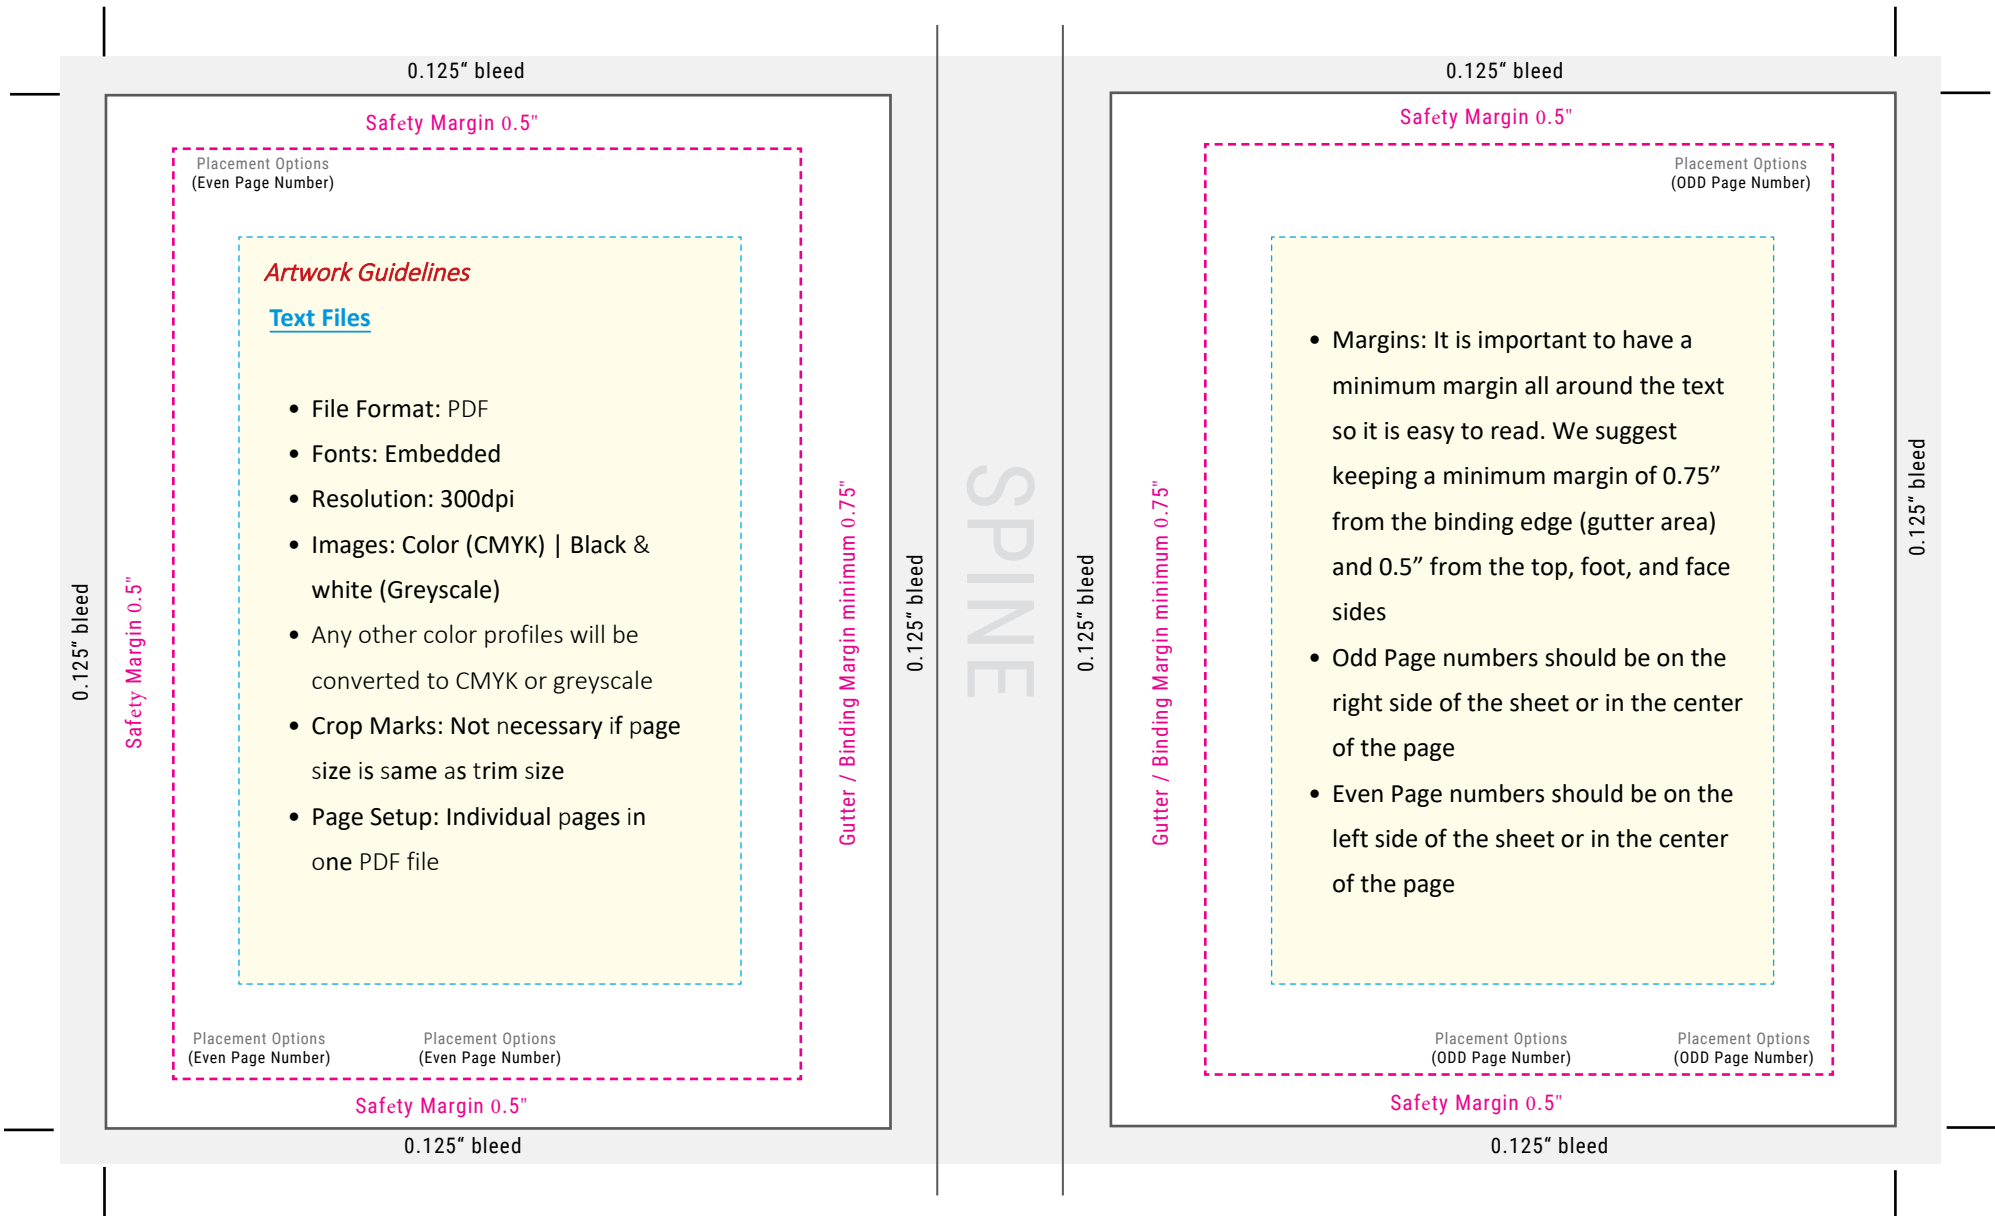

Page Count

Paper Stock

Book Trim Size Width

Height

Artwork Spec	=	+	+	+	Bleed (left+right)	=	+	Bleed (top+bottom)
	Total Width	Back Cover	Spine	Front Cover			Total Height	

Note: Print ready PDF must meet the following criteria to ensure your book prints without issue.
If you have any other questions, please don't hesitate to contact us