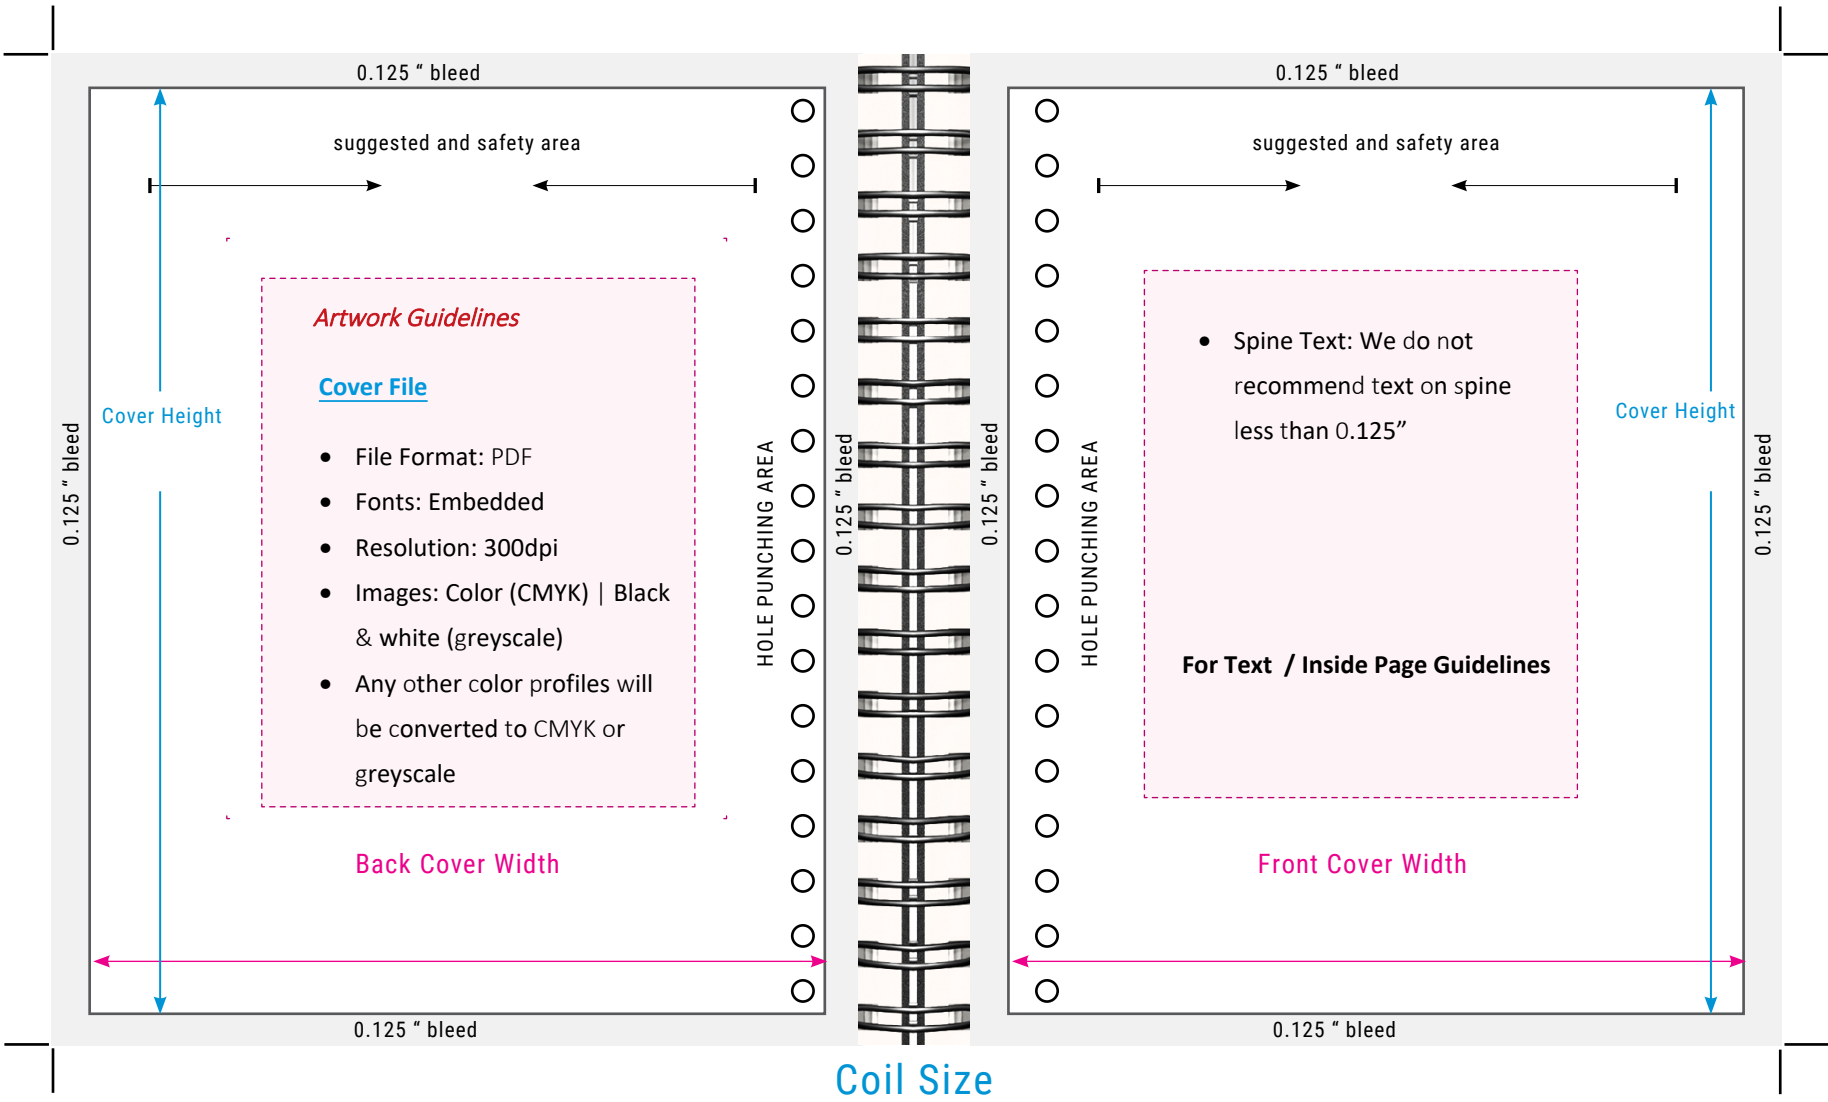

Page Count

Paper Stock

Width

Height

Coil Color

Artwork Spec	Back Cover Width with bleed		Coil Size	Coil Color	Front Cover Width with bleed	
	Back Cover Height with bleed				Front Cover Height with bleed	