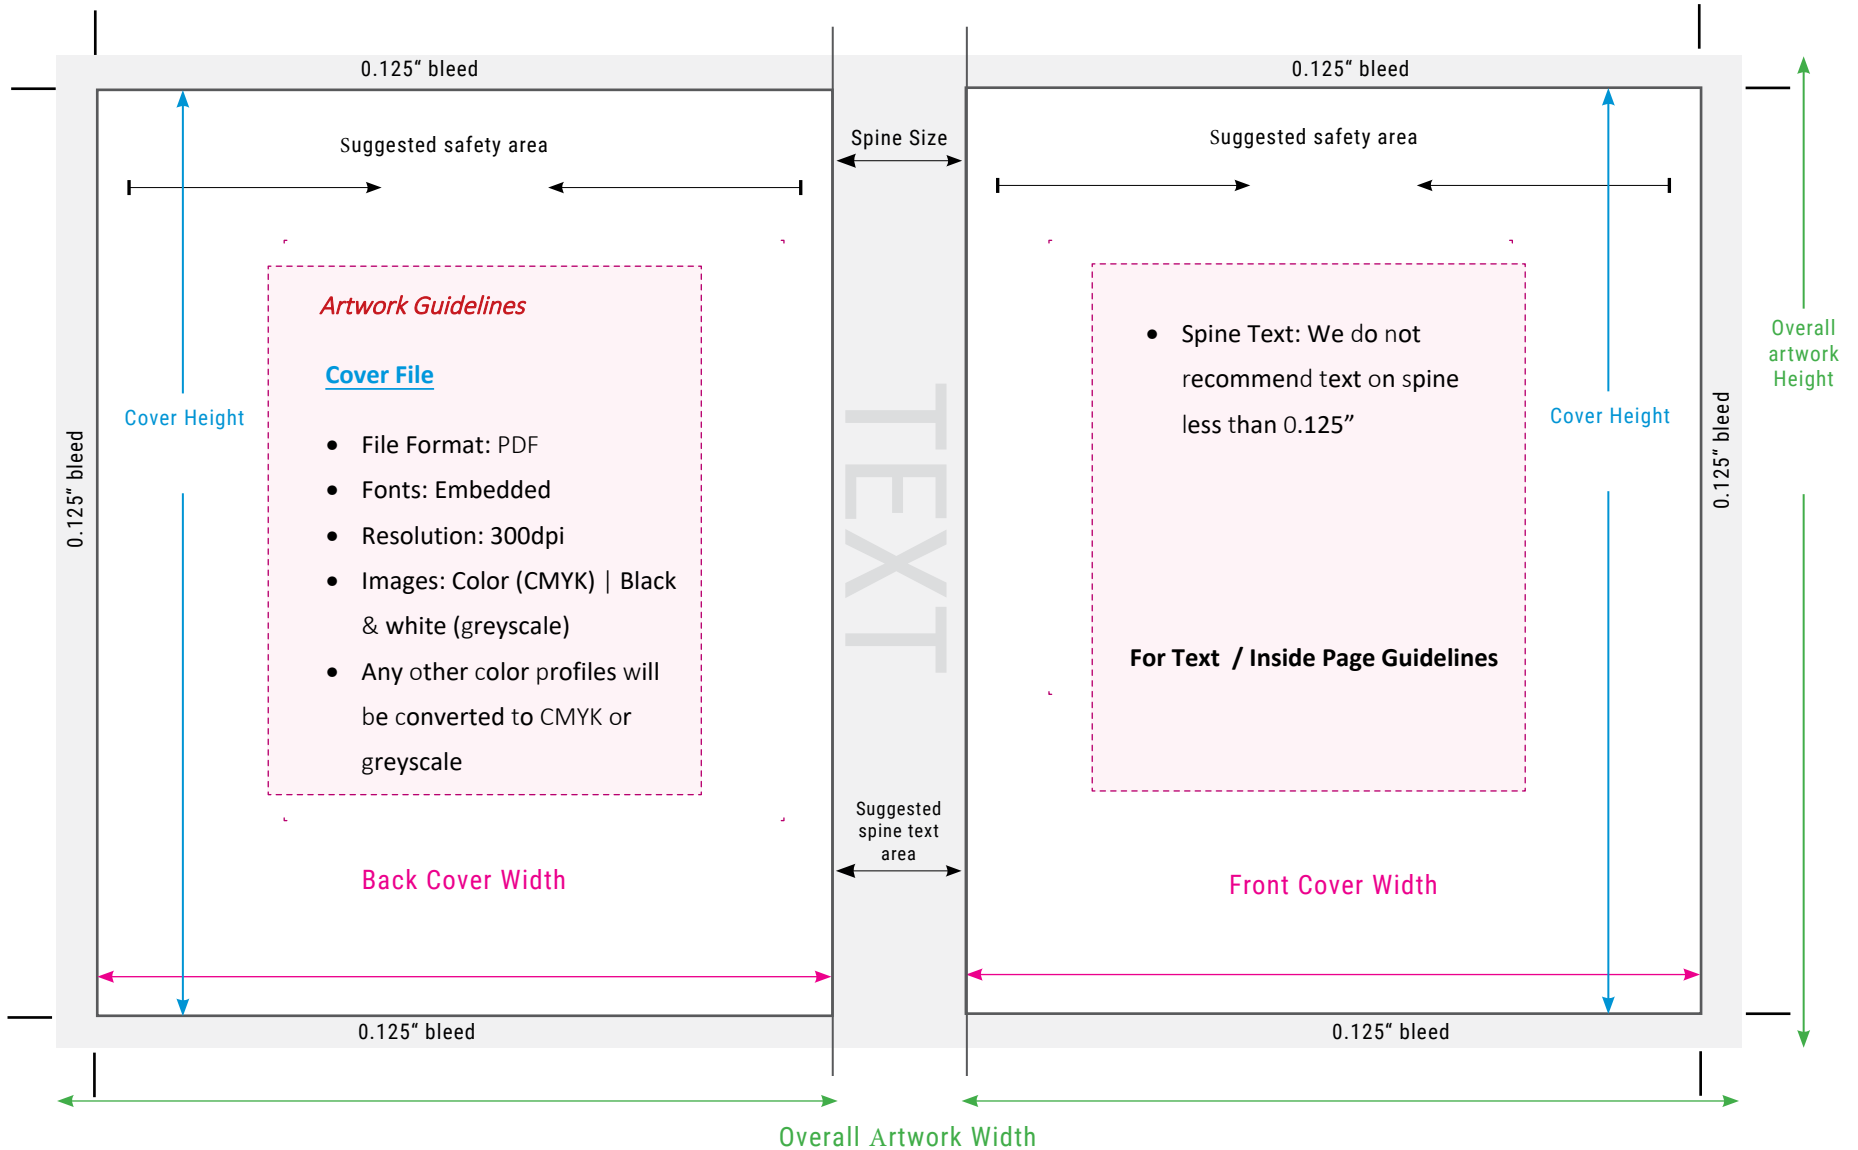

Page Count

Paper Stock

Book Trim Size Width

Height

Artwork Spec	=	+	+	+	Bleed (left+right)	=	+	Bleed (top+bottom)
	<b>Total Width</b>	Back Cover	Spine	Front Cover			<b>Total Height</b>	

Note: Print ready PDF must meet the following criteria to ensure your book prints without issue.  
If you have any other questions, please don't hesitate to contact us