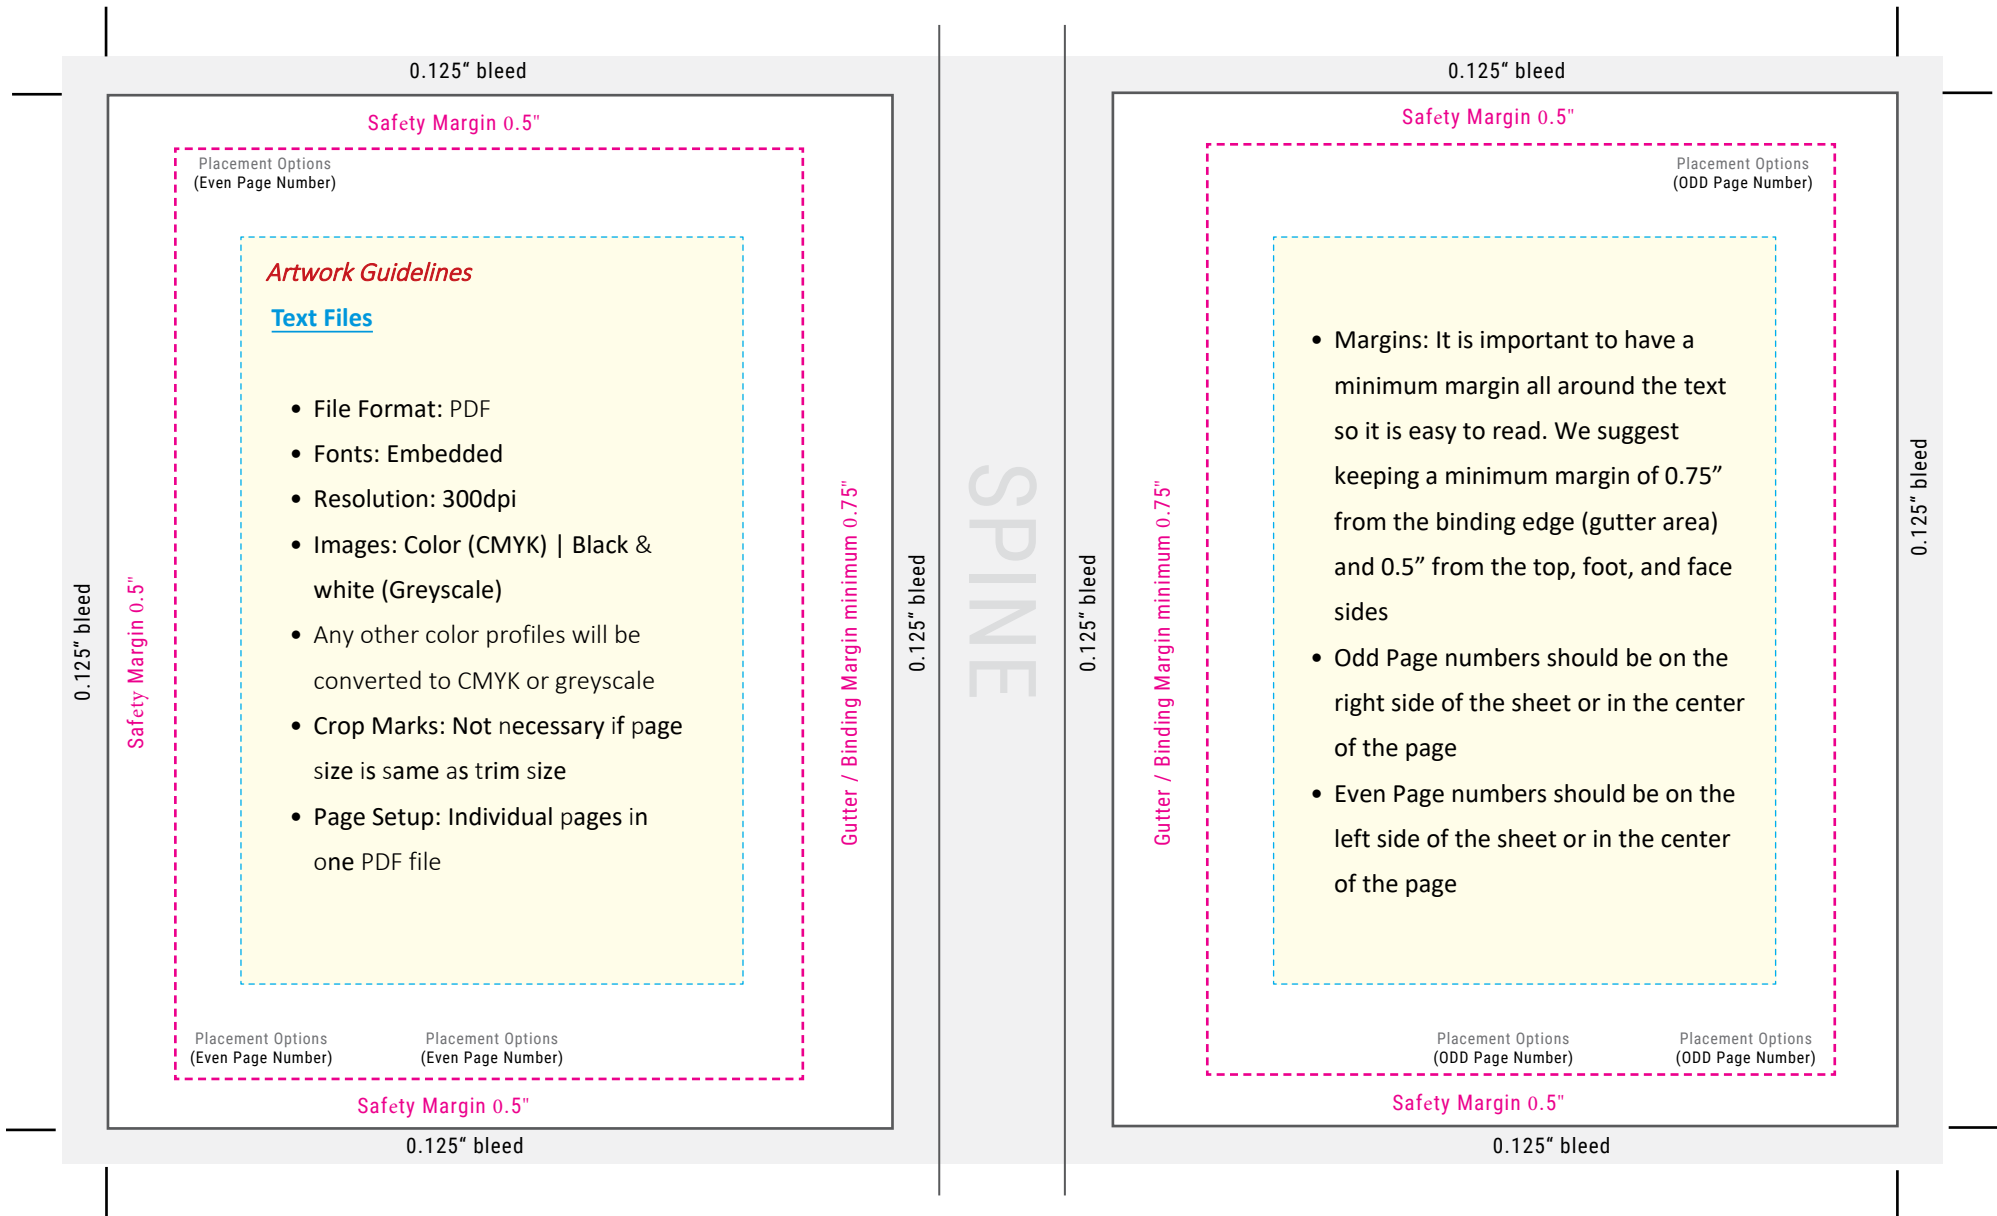

Page Count

Paper Stock

Book Trim Size Width

Height

Artwork Spec	=	+	+	+	Bleed (left+right)	=	+	Bleed (top+bottom)
	<b>Total Width</b>	Back Cover	Spine	Front Cover			<b>Total Height</b>	

Note: Print ready PDF must meet the following criteria to ensure your book prints without issue.  
If you have any other questions, please don't hesitate to contact us